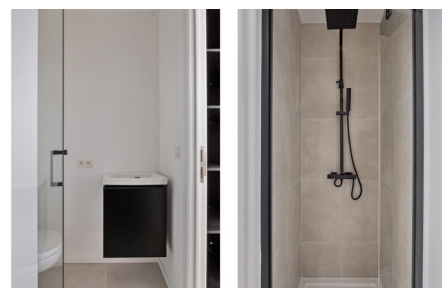

APARTMENT BLOCK

Naamsesteenweg 245, 3000 Leuven

From € 204.000

Ref. 6686537

DESCRIPTION

OVERVIEW PROPERTIES

Ground floor	Surf.	Bedr.	Price
Student room	17m²	1	€ 204.000