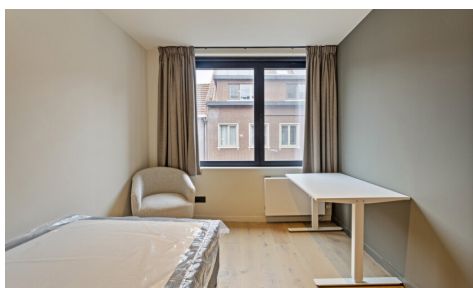

DESCRIPTION

OVERVIEW PROPERTIES

	Ground floor	Surf.	Bedr.	Price
Student room	16m ²	1	Sold	
Student room	16m ²	1	Sold	

Student room	16m ² 1	Sold
Studio	31m ² 1	Sold

First floor Surf. Bedr. Price

Student room	16m ² 1	€ 199.000
Student room	17m ² 1	Sold
Student room	16m ² 1	Sold
Student room	15m ² 1	Sold
Student room	15m ² 1	Sold