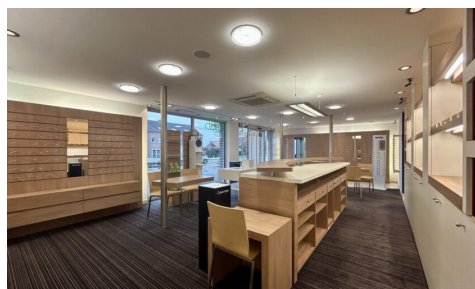

Availability: immediately

Surf. Living: 200m²

DESCRIPTION

FINANCIAL

Price: € 2.295,00 per month

Available: Immediately

BUILDING

Surface: 200,00 m²