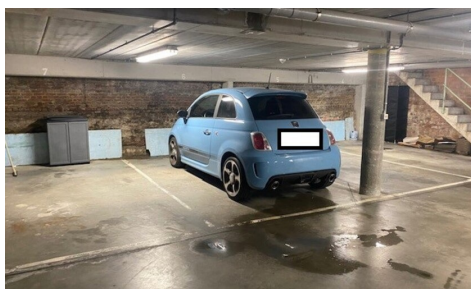

FOR RENT - INSIDE PARKING

€ 110

Parkstraat 140, 3000 Leuven

Ref. 5922149

Availability: immediately

Neighbourhood: city Center