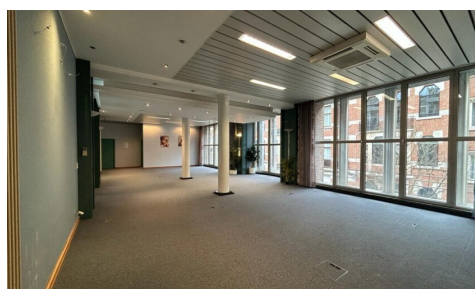

Availability: to be agreed upon

Surf. Living: 275m²

DESCRIPTION

FINANCIAL

Price: € 4.750,00 per month

Available: To be agreed upon

BUILDING

Surface: 275,00 m²