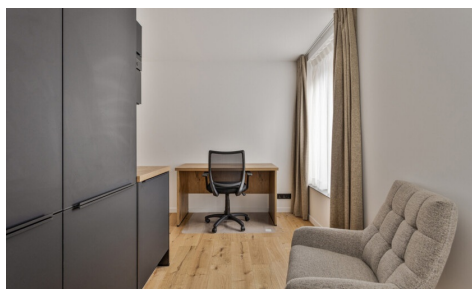

FOR RENT - STUDENT ROOM

Geldenaaksebaan 126 B0101, 3001 Heverlee

€ 675

Ref. 5926812

Number of bedrooms: 1
Number of bathrooms: 1
Availability: immediately

Surf. Living: 19m²
Surf. Plot: 142m²

PEB/EPB: 94kwh/m²/j