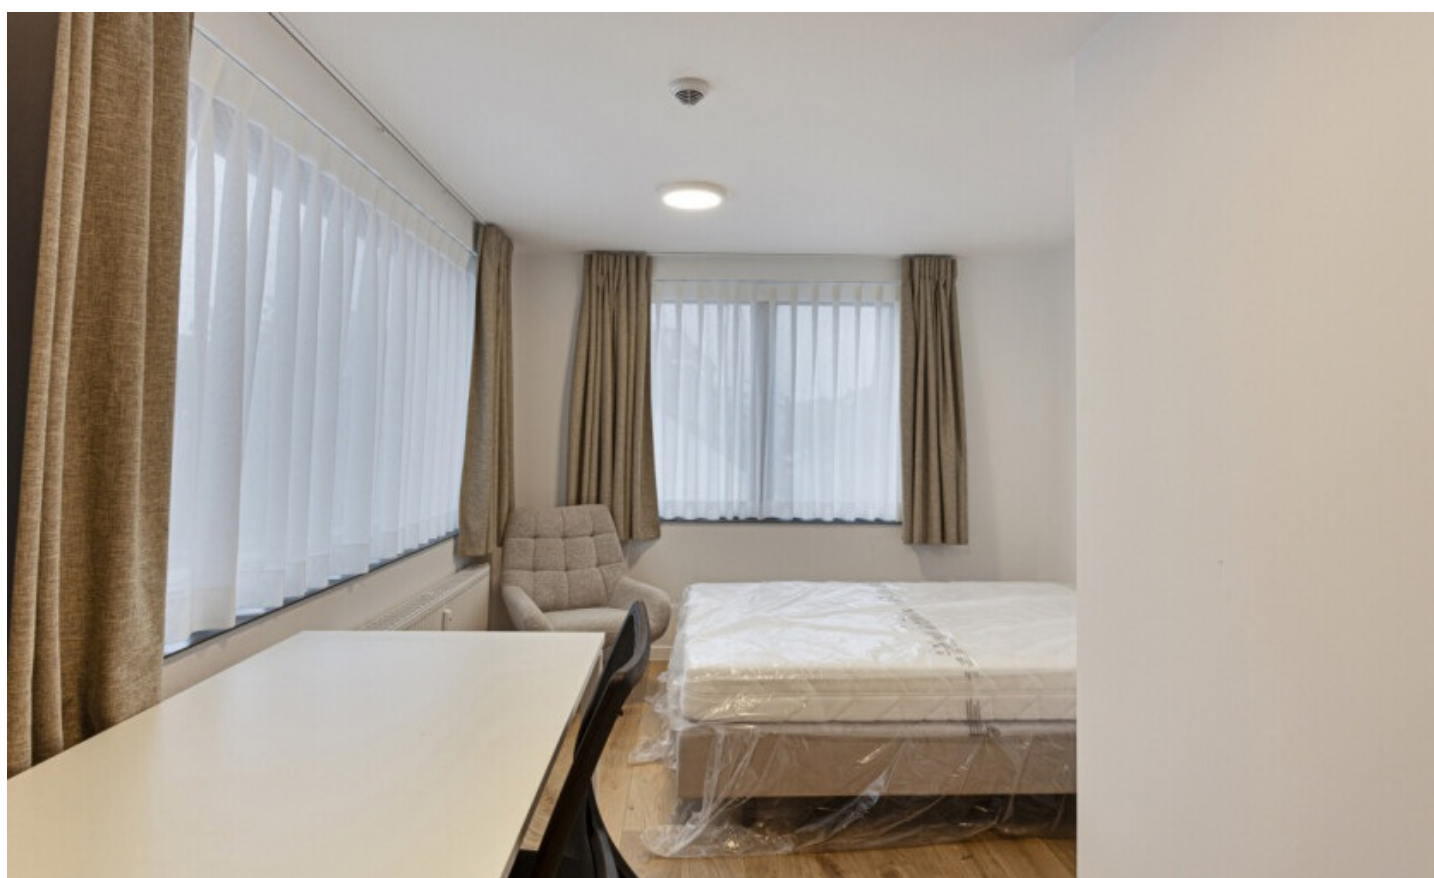

Number of bedrooms: 1
Number of bathrooms: 1
Availability: immediately

Surf. Living: 17m²

PEB/EPB: 89kwh/m²/j

DESCRIPTION

FINANCIAL

Price: € 690,00 per month

Available: Immediately

BUILDING

Habitable surface: 17,00 m²

Fronts: 2

State: New

COMFORT

Furnished: Yes

ENERGY

EPC score: 89

EPC code: 20240902-0003358046-RES-2