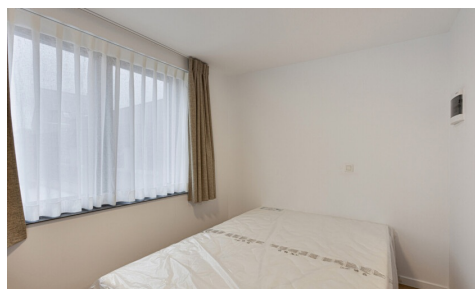

Number of bedrooms: 1
Number of bathrooms: 1
Availability: immediately

Surf. Living: 17m²

PEB/EPB: 89kwh/m²/j

DESCRIPTION

FINANCIAL

Price: € 690,00 per month

Available: Immediately

BUILDING

Habitable surface: 17,00 m²

Fronts: 2

State: New

COMFORT

Furnished: Yes

ENERGY

EPC score: 89

EPC code: 20240902-0003358046-RES-2