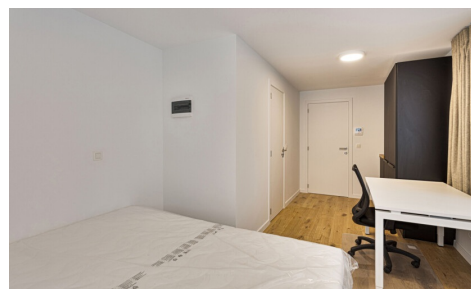

Number of bedrooms: 1
Number of bathrooms: 1
Availability: immediately

Surf. Living: 17m²

PEB/EPB: 89kwh/m²/j

DESCRIPTION

FINANCIAL

Price: € 690,00 per month

Available: Immediately

BUILDING

Habitable surface: 17,00 m²

Fronts: 2

State: New

COMFORT

Furnished: Yes

ENERGY

EPC score: 89

EPC code: 20240902-0003358046-RES-2