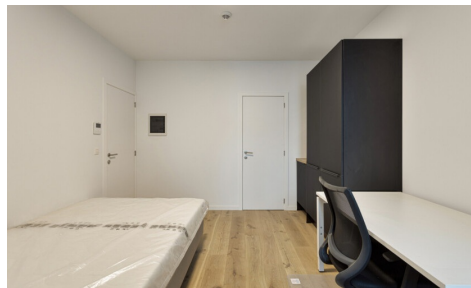

FOR RENT - STUDENT ROOM

Naamsesteenweg 163 B0004, 3000 Leuven

€ 720

Ref. 6281374

Number of bedrooms: 1
Number of bathrooms: 1
Availability: immediately

Surf. Living: 17m²

PEB/EPB: 89kwh/m²/j