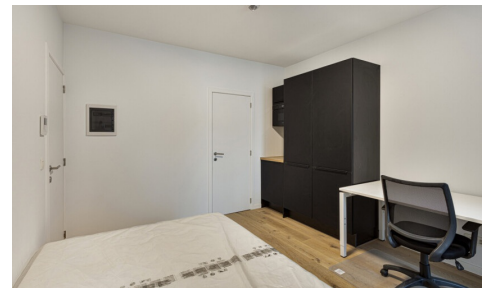

FOR RENT - STUDENT ROOM

Naamsesteenweg 163 B0004, 3000 Leuven

€ 720

Ref. 6281374

Number of bedrooms: 1
Number of bathrooms: 1
Availability: immediately

Surf. Living: 17m²

PEB/EPB: 89kwh/m²/j