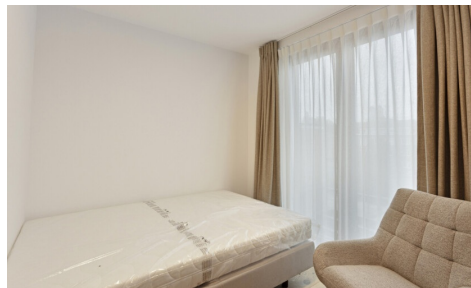

Herbert Hooverplein 14 , 3000 Leuven

Phone number: 016 22 92 28

E-mail: office@connect-immo.be

FOR RENT - STUDENT ROOM

Naamsesteenweg 163 B0103, 3000 Leuven

€ 730

Ref. 6281382

Number of bedrooms: 1

Surf. Living: 15m²

PEB/EPB: 89kwh/m²/j

Number of bathrooms: 1

Availability: immediately

DESCRIPTION

FINANCIAL

Price: € 730,00 per month

Available: Immediately

BUILDING

Habitable surface: 15,00 m²

Fronts: 2

State: New

Floor: 1

COMFORT

Furnished: Yes

ENERGY