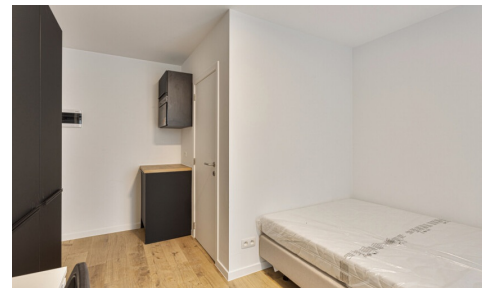

FOR RENT - STUDENT ROOM

Naamsesteenweg 163 B0103, 3000 Leuven

€ 730

Ref. 6281382

Number of bedrooms: 1

Surf. Living: 15m²

PEB/EPB: 89kwh/m²/j

Number of bathrooms: 1

Availability: immediately