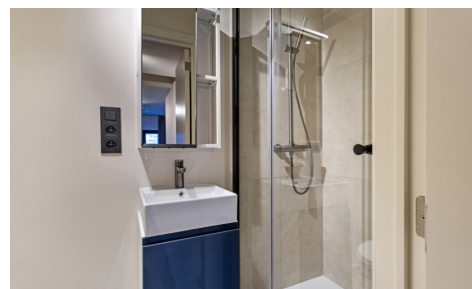

Number of bedrooms: 1

PEB/EPB: 14kwh/m²/j

Number of bathrooms: 1

DESCRIPTION

FINANCIAL

Price: € 695,00 per month

Available date: 15 September 2024

Costs: € 95,00/month