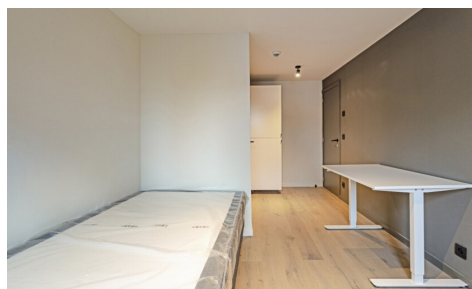

## FOR RENT - STUDENT ROOM

Naamsestraat 113-115 B0201, 3000 Leuven

€ 675

Ref. 6268575

Number of bedrooms: 1

PEB/EPB: 14kwh/m<sup>2</sup>/j

Number of bathrooms: 1