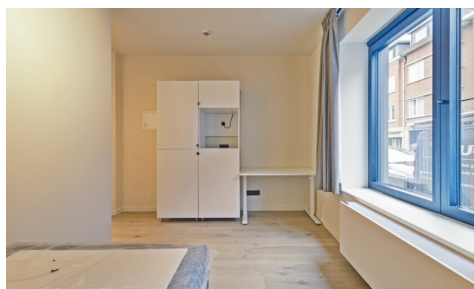

Number of bedrooms: 1
Number of bathrooms: 1
Availability: immediately

Surf. Living: 16m²

PEB/EPB: 14kwh/m²/j

DESCRIPTION

FINANCIAL

Price: € 695,00 per month

Available: Immediately

Costs: € 95,00/month

BUILDING

Habitable surface: 16,00 m²

Fronts: 2

State: Very good state

COMFORT

Furnished: Yes

ENERGY

EPC score: 14