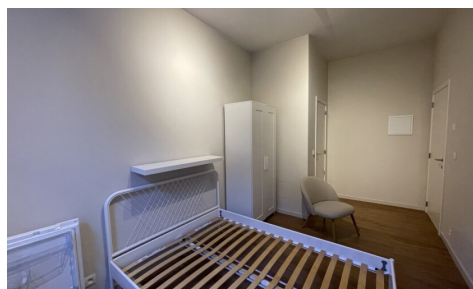

Number of bedrooms: 1
Number of bathrooms: 1

Surf. Living: 13m²
Neighbourhood: central

DESCRIPTION

FINANCIAL

Price: € 655,00 per month

Available date: 01 February 2025

BUILDING

Habitable surface: 13,00 m²

Fronts: 2

State: Very good state

Floor: 1

COMFORT

Furnished: Yes

LOCATION

Environment: Central, city Center

TERRAIN