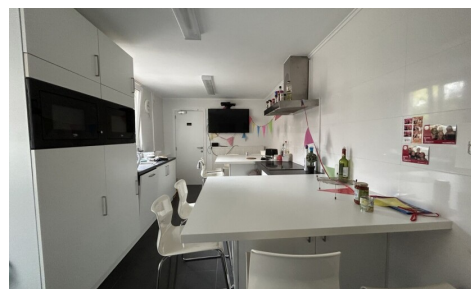

FOR RENT - STUDENT ROOM

Blijde Inkomststraat 99 B0002, 3000 Leuven

€ 605

Ref. 6233601

Number of bedrooms: 1
Number of bathrooms: 1
Availability: immediately

Surf. Living: 18m²
Neighbourhood: central

PEB/EPB: 322kwh/m²/j