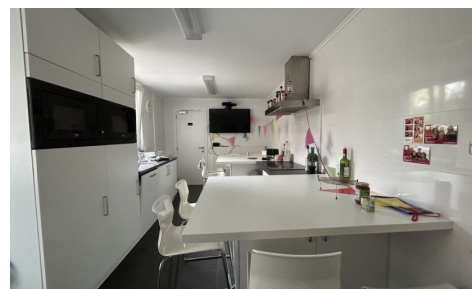

FOR RENT - STUDENT ROOM

€ 605

Blijde Inkomststraat 99 B0002, 3000 Leuven

Ref. 6233601

Number of bedrooms: 1
Number of bathrooms: 1
Availability: immediately

Surf. Living: 18m²
Neighbourhood: central

PEB/EPB: 322kwh/m²/j