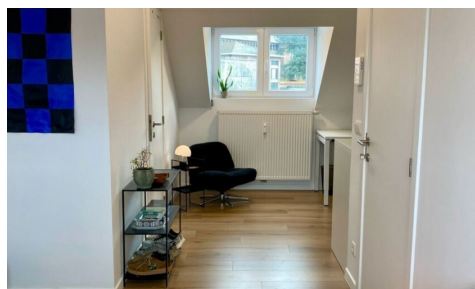

FOR RENT - STUDENT ROOM

€ 710

Parijsstraat 80 B0401, 3000 Leuven

Ref. 6649698

Number of bedrooms: 1
Number of bathrooms: 1
Availability: tbd with the
tenant

Surf. Living: 17m²