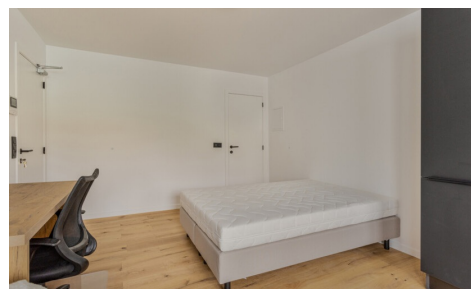

Number of bedrooms: 1
Number of bathrooms: 1
Availability: immediately

Surf. Living: 27m²
Surf. Plot: 142m²

PEB/EPB: 54kwh/m²/j

DESCRIPTION

FINANCIAL

Price: € 975,00 per month

Available: Immediately

BUILDING

Habitable surface: 27,00 m²

Fronts: 2

State: Very good state

Floor: 1

COMFORT

Furnished: Yes

ENERGY

EPC score: 54